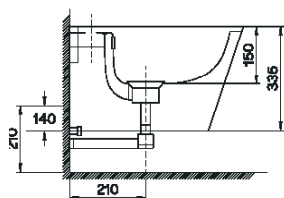

270212P

240.00€

EASY
TAKE-OFF

RIMLESS
EASY CLEAN

SOFT
CLOSE

Bidé suspenso

270213P

210.00€