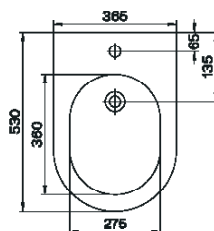

270212P

240.00€

EASY
TAKE-OFF

RIMLESS
EASY CLEAN

SOFT
CLOSE

Bidé suspenso

270213P

210.00€